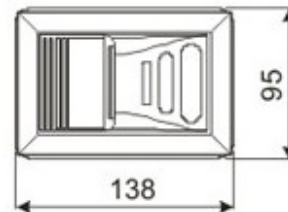

LED Recessed Lighting – LR-R00138

Model No.	LR-R00138
LED Type	5mm
LED Q'TY.	15
Beam Angle	-
Minimum luminous flux(lm)	75
Voltage	120-240V
LED Watt	1.2W
Environmental Temperature	- 20°C~60°C
Environmental Humidity	0%-95%
Safety Class	II
Safety Type	IP65
Material	Aluminium
Driver	Included